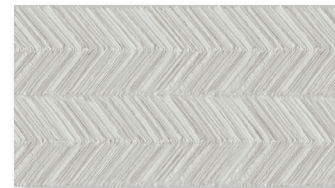

Lead Time

In Stock/Quick Ship

Sizes

COLORS

Beige

Blue

Light Grey

White

Beige

***Field Tile Available in 12x24 & 24x48**

Light Grey

White

Tweed Beige

***Tweed Available in 24x48**

Tweed Light Grey

Tweed White