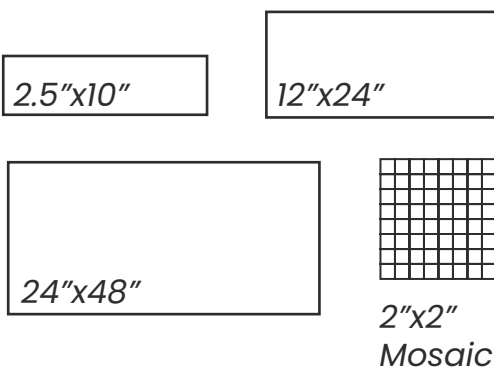

WHISPER

PORCELAIN & CERAMIC TILE

Technical Data

12"x24", 24"x48" & 2"x2" Mosaic   2.5"x10"

Material	Glazed Porcelain	White Body Ceramic
Finish	Matte	Mixed
Thickness	9 mm	9 mm
Application	Interior/ Exterior	Interior Walls
Frost Resistance	Yes	No
Rectified	Yes	--
Slip Resistance	R10	--
DCOF	≥0.50	--
Shade Variation	V3	V4

Lead Time

In Stock/Quick Ship

Sizes